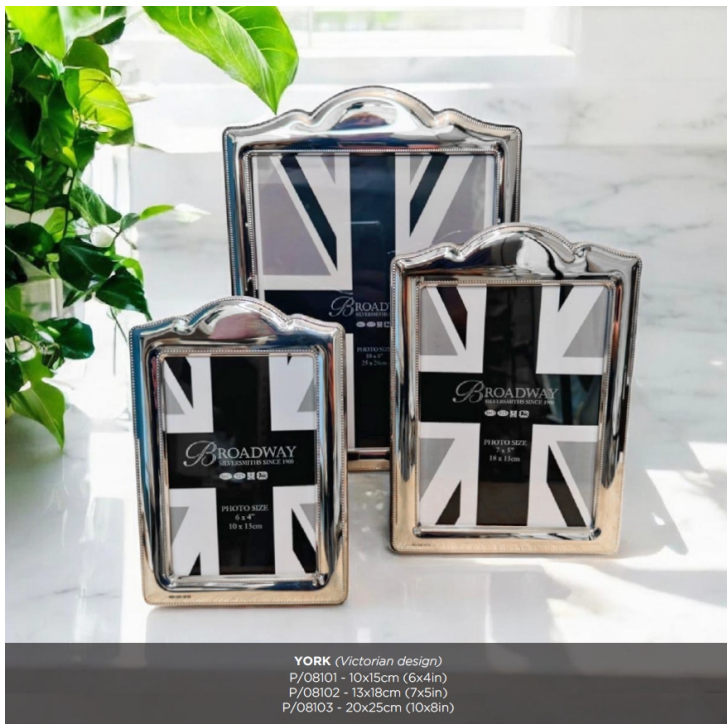

Hallmarked York Photo Frame 10x8in

SKU: P/08103

In stock: 99992

Product Categories: [Photo Frames](#), [Rectangular](#)

Product Page:

<https://www.broadwaysilver.uk.com/shop/photo-frames/rectangular/hallmarked-york-photo-frame-10x8in/>

Product Summary

Elegant Sterling Silver Photo Frame – Timeless Luxury for Your Cherished Memories
Display your most treasured moments in classic style with this exquisite Sterling Silver Photo Frame. Crafted from .925 sterling silver, this frame exudes timeless elegance and refined craftsmanship. Its beautiful classic design makes it a sophisticated addition to any décor — from modern minimalism to traditional interiors.