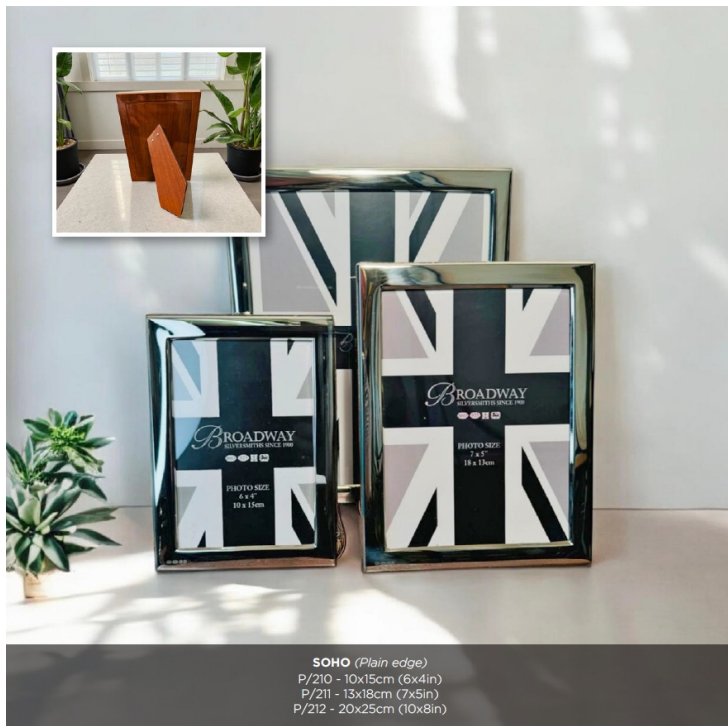

## Hallmarked Soho Photo Frame 6x4in

**SKU:** P/210

**In stock:** 99953

**Product Categories:** [Photo Frames](#), [Rectangular](#)

**Product Page:**

<https://www.broadwaysilver.uk.com/shop/photo-frames/rectangular/hallmarked-soho-photo-frame/>

### Product Summary

Elegant Sterling Silver Photo Frame – Timeless Luxury for Your Cherished Memories  
Display your most treasured moments in classic style with this exquisite Sterling Silver Photo Frame. Crafted from .925 sterling silver, this frame exudes timeless elegance and refined craftsmanship. Its sleek, polished finish and clean lines make it a sophisticated addition to any décor — from modern minimalism to traditional interiors.

Material: Solid .925 Sterling Silver (front) with a high-quality wood

Finish: Mirror-polished for a lustrous shine

Sizes Available: 4x6", 5x7", 8x10" Each Frame

Orientation: Portrait

Packaging: Presented in a premium gift box — perfect for weddings, anniversaries, or corporate gifts

Whether it's a wedding portrait, a family heirloom, or a special celebration, this sterling silver photo frame adds a luxurious touch to your most meaningful memories.

Wide border.

Dimensions 6x4" 10cm x 15cm