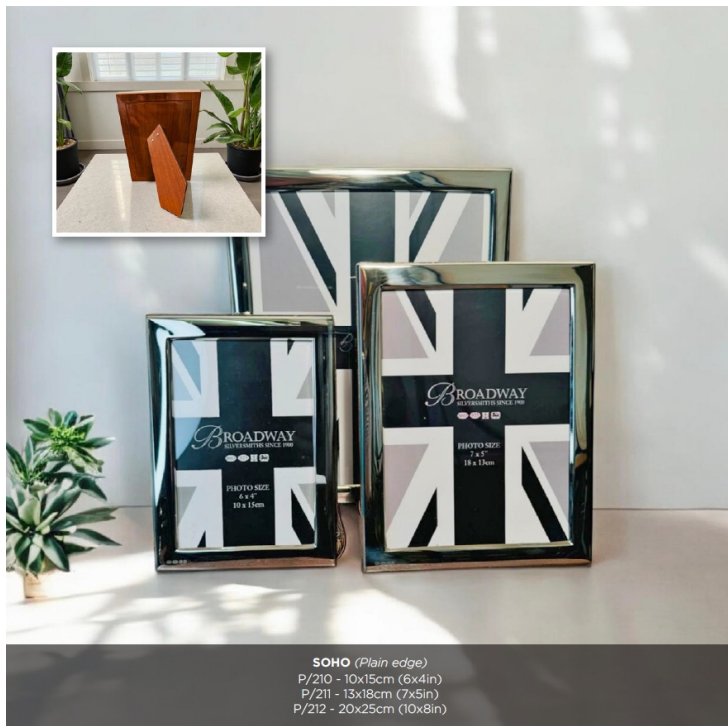

Hallmarked Soho Photo Frame 10x8in

SKU: P/212

In stock: 99992

Product Categories: [Photo Frames](#), [Rectangular](#)

Product Page:

<https://www.broadwaysilver.uk.com/shop/photo-frames/rectangular/hallmarked-soho-photo-frame-3/>

Product Summary

Elegant Sterling Silver Photo Frame – Timeless Luxury for Your Cherished Memories
Display your most treasured moments in classic style with this exquisite Sterling Silver Photo Frame. Crafted from .925 sterling silver, this frame exudes timeless elegance and refined craftsmanship. Its sleek, polished finish and clean lines make it a sophisticated addition to any décor — from modern minimalism to traditional interiors.