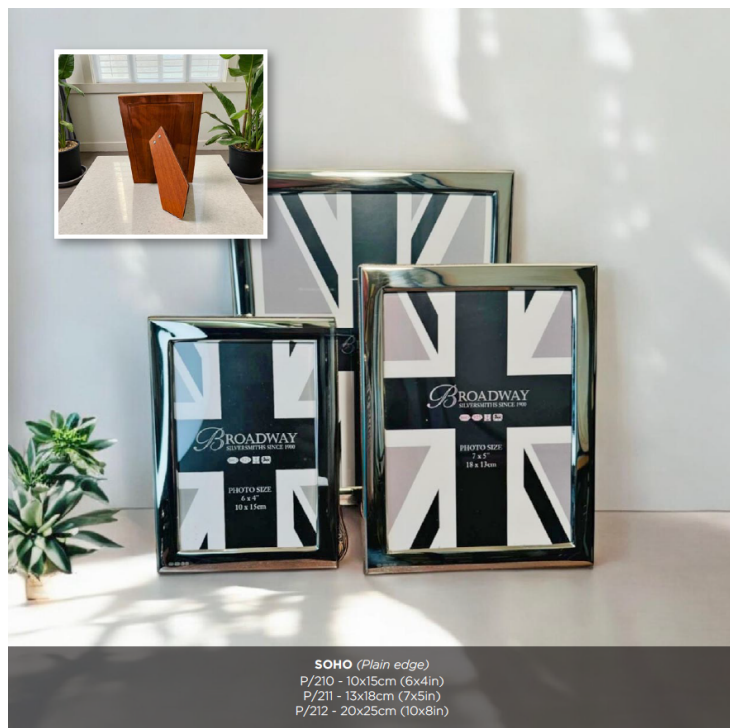

Hallmarked Soho Photo Frame 10x8in

SKU: P/212

In stock: 99992

Product Categories: [Photo Frames](#), [Rectangular](#)

Product Page:

<https://www.broadwaysilver.uk.com/shop/photo-frames/rectangular/hallmarked-soho-photo-frame-3/>

Product Summary

Elegant Sterling Silver Photo Frame – Timeless Luxury for Your Cherished Memories
Display your most treasured moments in classic style with this exquisite Sterling Silver Photo Frame. Crafted from .925 sterling silver, this frame exudes timeless elegance and refined craftsmanship. Its sleek, polished finish and clean lines make it a sophisticated addition to any décor — from modern minimalism to traditional interiors.