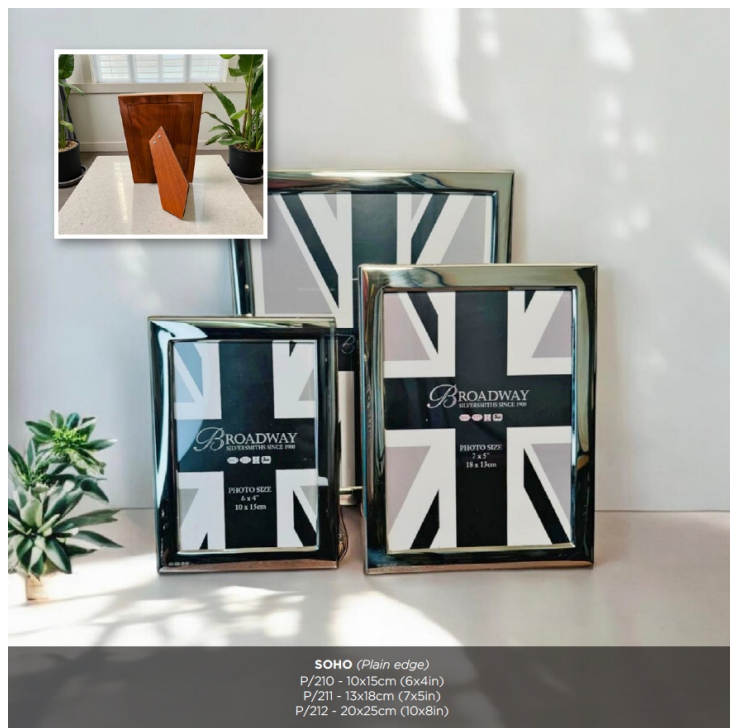

Hallmarked Soho Photo Frame 7x5in

SKU: P/211

In stock: 99967

Product Categories: [Photo Frames](#), [Rectangular](#)

Product Page:

<https://www.broadwaysilver.uk.com/shop/photo-frames/rectangular/hallmarked-soho-photo-frame-2/>

Product Summary

Elegant Sterling Silver Photo Frame – Timeless Luxury for Your Cherished Memories
Display your most treasured moments in classic style with this exquisite Sterling Silver Photo Frame. Crafted from .925 sterling silver, this frame exudes timeless elegance and refined craftsmanship. Its sleek, polished finish and clean lines make it a sophisticated addition to any décor — from modern minimalism to traditional interiors.