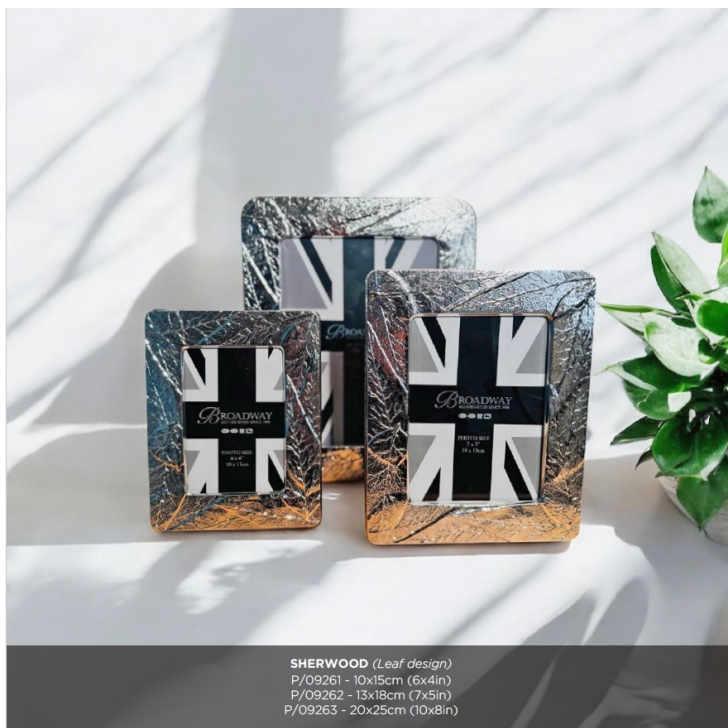

Hallmarked Sherwood Photo Frame 7x5in

SKU: P/09262

In stock: 99992

Product Categories: [Photo Frames](#), [Rectangular](#)

Product Page:

<https://www.broadwaysilver.uk.com/shop/photo-frames/rectangular/hallmarked-sherwood-photo-frame-7x5in/>

Product Summary

Elegant Sterling Silver Photo Frame - Timeless Luxury for Your Cherished Memories
Display your most treasured moments in classic style with this exquisite Sterling Silver Photo Frame. Crafted from .925 sterling silver, this frame exudes timeless elegance and refined craftsmanship. Its beautiful ornate design makes it a sophisticated addition to any décor — from modern minimalism to traditional interiors.

Material: Solid .925 Sterling Silver (front) with a high-quality wood

Finish: Mirror-polished for a lustrous shine

Sizes Available: 4x6", 5x7", 8x10"

Orientation: Can be displayed in portrait or landscape

Packaging: Presented in a premium gift box — perfect for weddings, anniversaries, or corporate gifts

Whether it's a wedding portrait, a family heirloom, or a special celebration, this sterling silver photo frame adds a luxurious touch to your most meaningful memories.