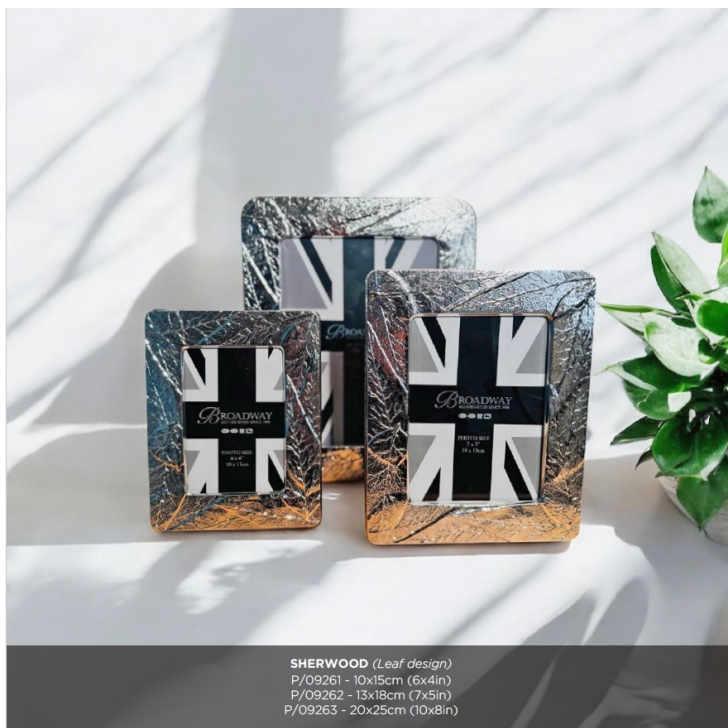

## Hallmarked Sherwood Photo Frame 7x5in

**SKU:** P/09262

**In stock:** 99992

**Product Categories:** [Photo Frames](#), [Rectangular](#)

**Product Page:**

<https://www.broadwaysilver.uk.com/shop/photo-frames/rectangular/hallmarked-sherwood-photo-frame-7x5in/>

### Product Summary

Elegant Sterling Silver Photo Frame - Timeless Luxury for Your Cherished Memories  
Display your most treasured moments in classic style with this exquisite Sterling Silver Photo Frame. Crafted from .925 sterling silver, this frame exudes timeless elegance and refined craftsmanship. Its beautiful ornate design makes it a sophisticated addition to any décor — from modern minimalism to traditional interiors.

Material: Solid .925 Sterling Silver (front) with a high-quality wood

Finish: Mirror-polished for a lustrous shine

Sizes Available: 4x6", 5x7", 8x10"

Orientation: Can be displayed in portrait or landscape

Wide border.

Dimensions 7x5" 13x18cm