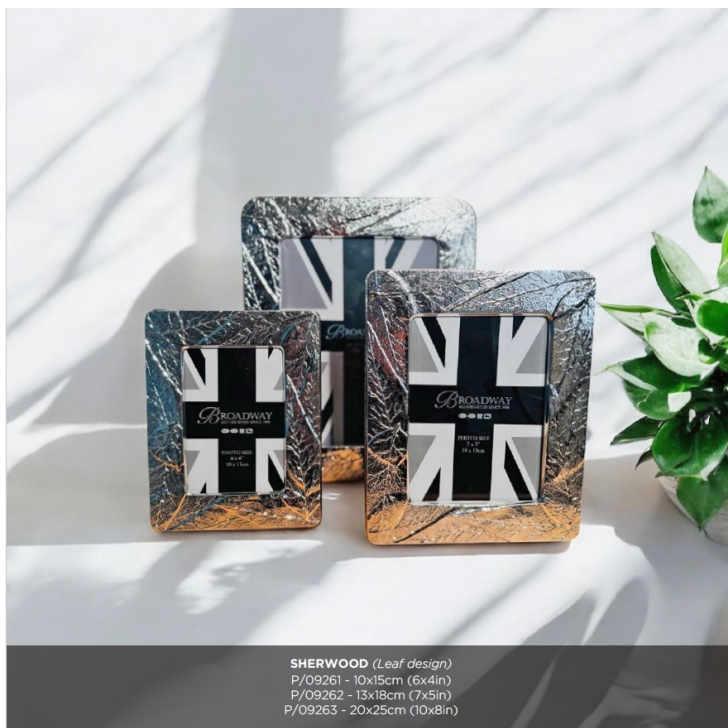

Hallmarked Sherwood Photo Frame 6x4in

SKU: P/09261

In stock: 99992

Product Categories: [Photo Frames](#), [Rectangular](#)

Product Page:

<https://www.broadwaysilver.uk.com/shop/photo-frames/rectangular/hallmarked-sherwood-photo-frame-6x4in/>

Product Summary

Elegant Sterling Silver Photo Frame - Timeless Luxury for Your Cherished Memories
Display your most treasured moments in classic style with this exquisite Sterling Silver Photo Frame. Crafted from .925 sterling silver, this frame exudes timeless elegance and refined craftsmanship. Its beautiful ornate design makes it a sophisticated addition to any décor — from modern minimalism to traditional interiors.

Material: Solid .925 Sterling Silver (front) with a high-quality wood

Finish: Mirror-polished for a lustrous shine

Sizes Available: 4x6", 5x7", 8x10"

Orientation: Can be displayed in portrait or landscape

Wide border.

Dimensions 6x4" 10x15cm

Product Description

Elegant Sterling Silver Photo Frame - Timeless Luxury for Your Cherished Memories
Display your most treasured moments in classic style with this exquisite Sterling Silver Photo Frame. Crafted from 925 sterling silver, this frame exudes timeless elegance and refined craftsmanship. Its beautiful ornate design makes it a sophisticated addition to any décor — from modern minimalism to traditional interiors.