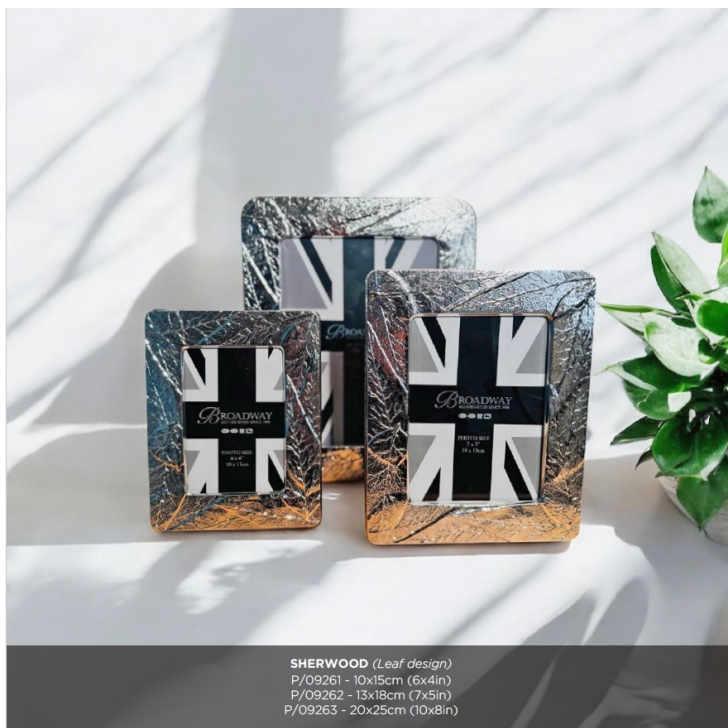

Hallmarked Sherwood Photo Frame 10x8in

SKU: P/09263

In stock: 99992

Product Categories: [Photo Frames](#), [Rectangular](#)

Product Page:

<https://www.broadwaysilver.uk.com/shop/photo-frames/rectangular/hallmarked-sherwood-photo-frame-10x8in/>

Product Summary

Elegant Sterling Silver Photo Frame - Timeless Luxury for Your Cherished Memories
Display your most treasured moments in classic style with this exquisite Sterling Silver Photo Frame. Crafted from .925 sterling silver, this frame exudes timeless elegance and refined craftsmanship. Its beautiful ornate design makes it a sophisticated addition to any décor — from modern minimalism to traditional interiors.

Material: Solid .925 Sterling Silver (front) with a high-quality wood

Finish: Mirror-polished for a lustrous shine

Sizes Available: 4x6", 5x7", 8x10"

Orientation: Can be displayed in portrait or landscape

Wide border.

Dimensions 10x8" 20x25cm

Product Description

Elegant Sterling Silver Photo Frame - Timeless Luxury for Your Cherished Memories
Display your most treasured moments in classic style with this exquisite Sterling Silver Photo Frame. Crafted from 925 sterling silver, this frame exudes timeless elegance and refined craftsmanship. Its beautiful ornate design makes it a sophisticated addition to any décor — from modern minimalism to traditional interiors.